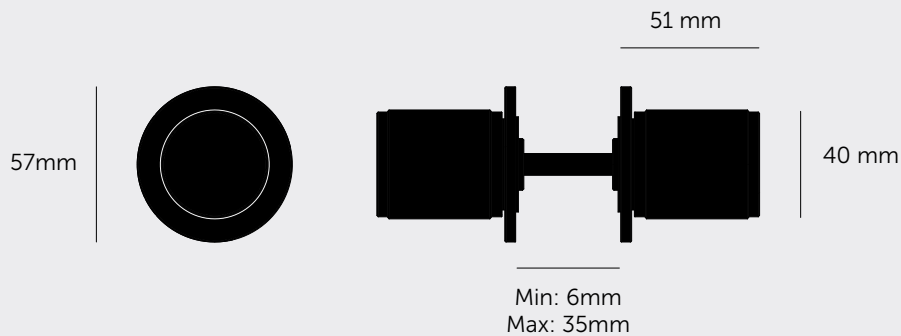

[type. **DOUBLE-SIDED.**]

[info. **MEASUREMENTS.**]

[info. **SPECIFICATIONS.**]

A pair of solid metal door knobs, designed to be fixed back-to-back on any wooden or glass door.

Fits doors of thickness: minimum 6 mm to maximum 35 mm (with supplied fixings*).

*for thicker doors, a longer M8 bolt will need to be sourced.

[info. **FINISH & SKU NUMBERS.**]

[finish.]

[UK.]

● Steel

RDK-071062

● Brass

RDK-051061

● Welders Black

RDK-481060

[info. **CARE INSTRUCTIONS.**]

Wipe with damp cloth with no loose hairs, avoid using any chemicals. All finishes are prone to aging.

[info. **INCLUDED.**]

---

1 x Double-sided Fixed Door Knob Set

[info. **INSTALLATION TOOLS REQUIRED.**]

---

1 x 5 mm Spanner or Socket Wrench

[please. **NOTE.**]

DISCLAIMER: Always consult a trade professional when installing these door knobs. Buster + Punch is not responsible for the usage or feasibility of installation requirements. This product is not suitable for damp or wet environments.